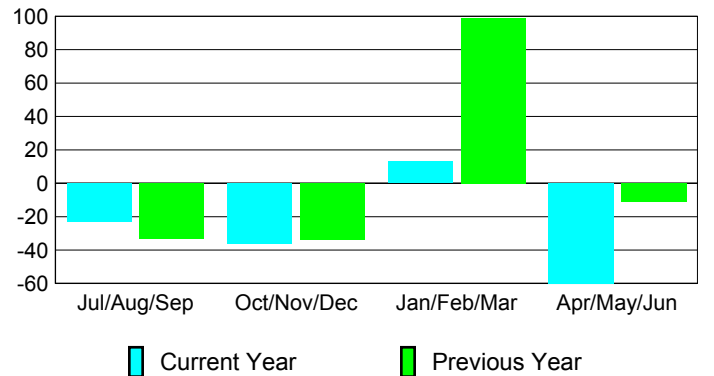

Gender Comparison 2009-2010

Male

Female