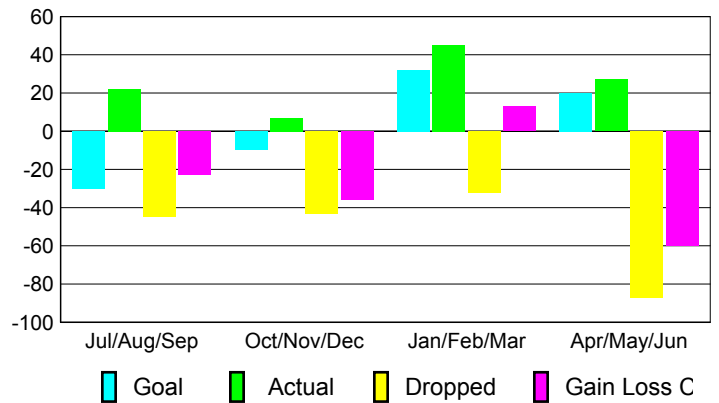

Membership Results 2009-2010

Goal, New, Dropped, Gain/Loss

Comparison of Membership Gain/Loss

Current Year Compared to the Previous Year