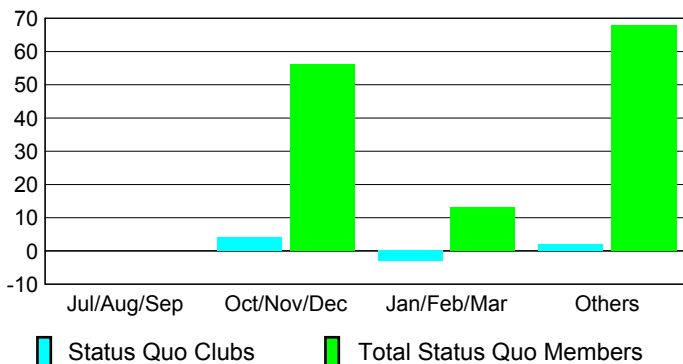

Club Results 2009-2010

Goal, New, Dropped, Gain/Loss

Comparison of Club Gain/Loss

Current Year Compared to the Previous Year

YTD Status Quo Clubs 2009-2010

Status Quo Clubs Compared to Status Quo Members

MEMBERSHIP

Membership Results
2009-2010

Membership
2008-2009

Month	Net Memb Goal	Actual New Memb	Actual Dropped Memb	Gain/Loss of Memb	Gain/Loss of Memb
Jul/Aug/Sep	-30	22	-45	-23	-33
Oct/Nov/Dec	-10	7	-43	-36	-34
Jan/Feb/Mar	32	45	-32	13	99
Apr/May/June	20	27	-87	-60	-11
Totals	12	101	-207	-106	21