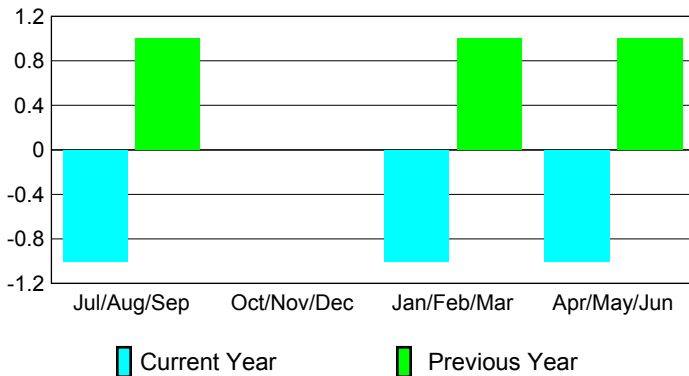

2009-2010 GMT Quarterly Report for District (or Undistricted) **District 118 E**

GMT: **HOWARD PATRICK LEE**

Location: **TURKEY**

GMT CA: **4**

CLUBS

Club Results
2009-2010

Clubs
2008-2009

Month	New Club Goal	Actual New Clubs	Actual Dropped Clubs	Gain/Loss of Clubs	Gain/Loss of Clubs
Jul/Aug/Sep	0	0	-1	-1	1
Oct/Nov/Dec	0	0	0	0	0
Jan/Feb/Mar	1	0	-1	-1	1
Apr/May/June	1	0	-1	-1	1
Totals	2	0	-3	-3	3

Club Results 2009-2010

Goal, New, Dropped, Gain/Loss

Comparison of Club Gain/Loss

Current Year Compared to the Previous Year

YTD Status Quo Clubs 2009-2010

Status Quo Clubs Compared to Status Quo Members

MEMBERSHIP