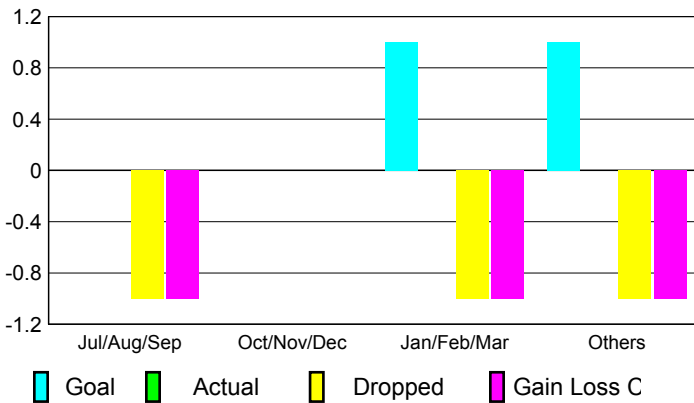

2009-2010 GMT Quarterly Report for District (or Undistricted) **District 118 E**

GMT: **HOWARD PATRICK LEE**

Location: **TURKEY**

GMT CA: **4**

CLUBS

Club Results
2009-2010

Clubs
2008-2009

Month	New Club Goal	Actual New Clubs	Actual Dropped Clubs	Gain/Loss of Clubs	Gain/Loss of Clubs
Jul/Aug/Sep	0	0	-1	-1	1
Oct/Nov/Dec	0	0	0	0	0
Jan/Feb/Mar	1	0	-1	-1	1
Apr/May/June	1	0	-1	-1	1
Totals	2	0	-3	-3	3

Club Results 2009-2010

Goal, New, Dropped, Gain/Loss

Comparison of Club Gain/Loss

Current Year Compared to the Previous Year

YTD Status Quo Clubs 2009-2010

Status Quo Clubs Compared to Status Quo Members

MEMBERSHIP

Membership Results
2009-2010

Membership
2008-2009

Month	Net Memb Goal	Actual New Memb	Actual Dropped Memb	Gain/Loss of Memb	Gain/Loss of Memb
Jul/Aug/Sep	-30	22	-45	-23	-33
Oct/Nov/Dec	-10	7	-43	-36	-34
Jan/Feb/Mar	32	45	-32	13	99
Apr/May/June	20	27	-87	-60	-11
Totals	12	101	-207	-106	21